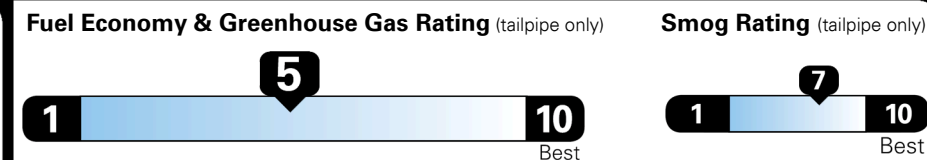

EPA DOT Fuel Economy and Environment

Gasoline Vehicle

Fuel Economy
25 MPG
combined city/hwy
4.0 gallons per 100 miles
Small SUVs range from 14 to 123 MPG. The best vehicle rates 132 MPGe.
23 city
28 highway

You spend $750 more in fuel costs over 5 years compared to the average new vehicle.

Annual fuel cost $1,750