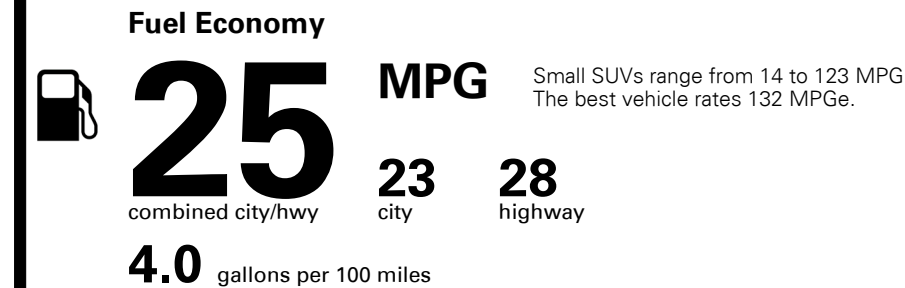

Manufacturer's Suggested Retail Price: **\$30,000.00**

ADDED FEATURES:

*SERENITY WHITE PEARL(W6H) Paint	\$450.00
*Convenience Package:	\$2,250.00
19-inch Alloy Wheels	
H-Tex(TM) Trimmed Seats	
Power Sunroof	
10.25-inch Digital Instrument Cluster	
Auto Dimming Rearview Mirror	
Leather-wrapped Steering Wheel	
Leather-wrapped Shift Knob	
Dual Automatic Temperature Control	
Ultrasonic Rear Occupant Alert	
*Carpeted Floor Mats	\$210.00
*Cargo Net	\$55.00
*Reversible Cargo Tray	\$120.00
*Cargo Cover	\$190.00
*First Aid Kit	\$30.00
*Rear Bumper Appliqué	\$75.00

Inland Freight & Handling : \$1,335.00
Total Price : \$34,715.00

2022 Insurance Institute for Highway Safety
TOP SAFETY PICK+

EPA DOT Fuel Economy and Environment

Gasoline Vehicle

You spend \$750
more in fuel costs over 5 years
compared to the average new vehicle.