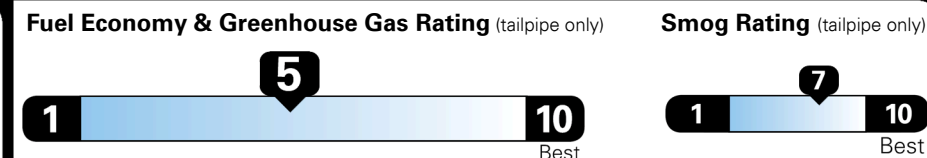

Actual results will vary for many reasons, including driving conditions and how you drive and maintain your vehicle. The average new vehicle gets 28 MPG and costs $8,000 to fuel over 5 years. Cost estimates are based on 15,000 miles per year at $ 2.95 per gallon. MPGe is miles per gasoline gallon equivalent. Vehicle emissions are a significant cause of climate change and smog.

fueleconomy.gov

Calculate personalized estimates and compare vehicles

Manufacturer's suggested retail price includes manufacturer's recommended pre-delivery service. Gasoline license and title fees state and local taxes and dealer installed options and accessories are not included in the manufacturer's suggested retail price. This label has been affixed to this vehicle by Hyundai Motor America, pursuant to the requirements of 15 U.S.C. 1231 et seq. which prohibits its removal or alteration prior to delivery to the ultimate purchaser.

PARTS CONTENT INFORMATION FOR VEHICLE IN THIS CARLINE:
U.S./CANADIAN PARTS CONTENT: 50 %
MAJOR SOURCES OF FOREIGN PARTS CONTENT: KOREA: 35 %

Note: Parts content does not include final assembly, distribution, or other non-parts costs.

FOR THIS VEHICLE:
FINAL ASSEMBLY POINT: MONTGOMERY, ALABAMA, U.S.A.
COUNTRY OF ORIGIN:
ENGINE: U.S.A.
TRANSMISSION: U.S.A.

85   A   1

VIN: 5NMJFCAE4PH252360