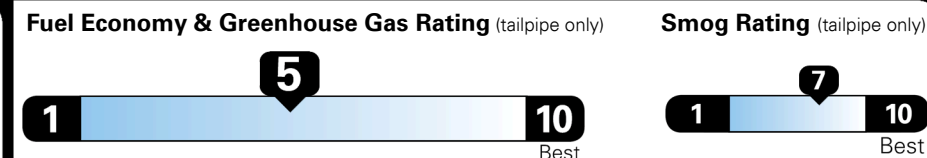

EPA DOT Fuel Economy and Environment

Gasoline Vehicle

Fuel Economy

25 MPG
combined city/hwy

23 MPG
city

28 MPG
highway

4.0 gallons per 100 miles

Small SUVs range from 14 to 123 MPG. The best vehicle rates 132 MPGe.

You spend $750
more in fuel costs over 5 years
compared to the average new vehicle.

Annual fuel cost $1,750